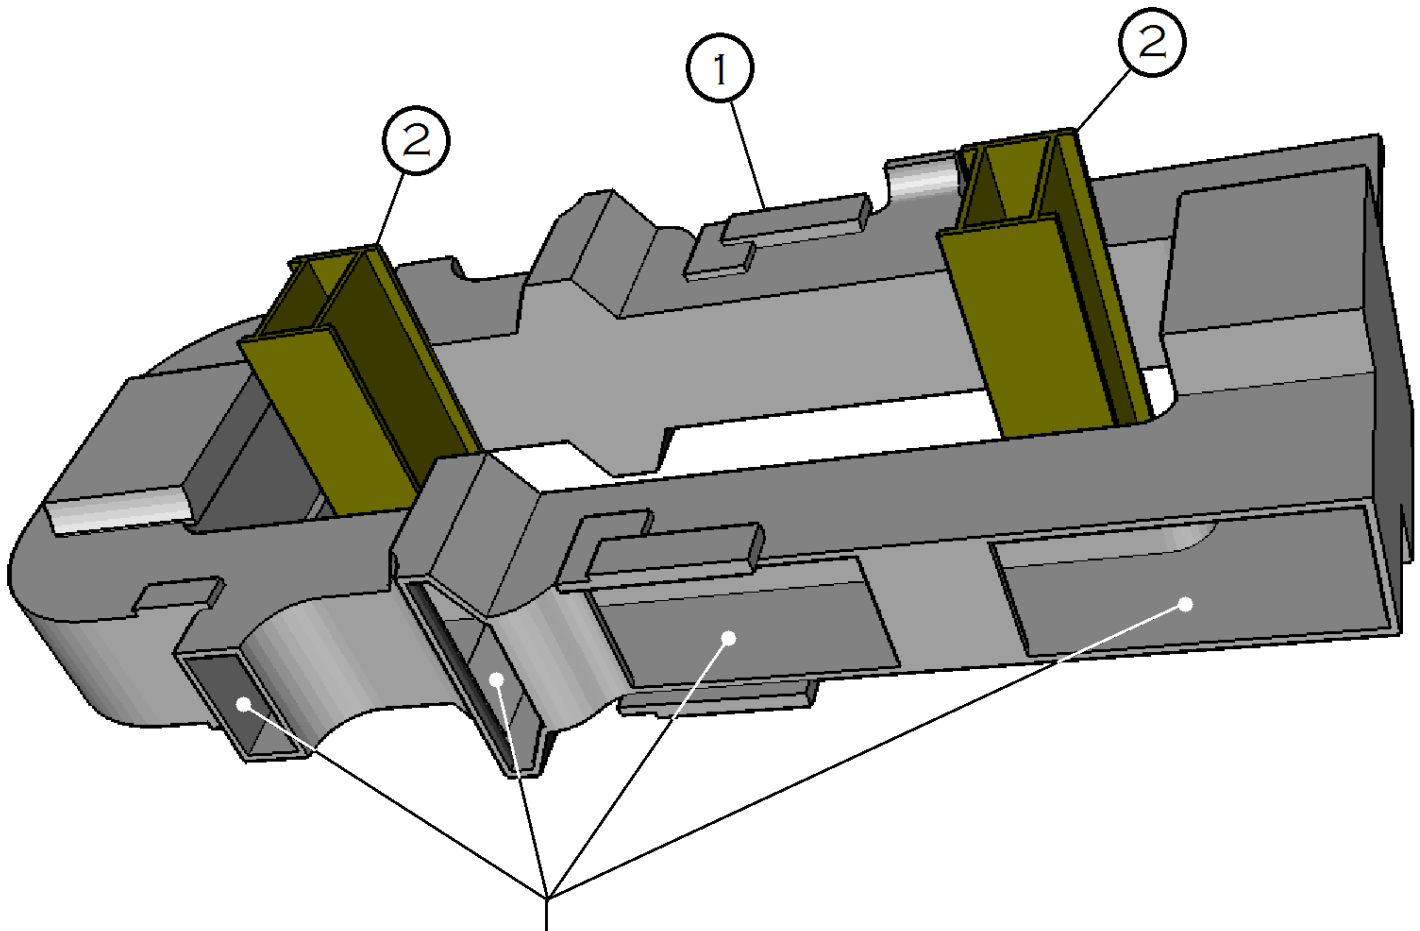

# KEYSTONE DETAILS PRR FLAT CAR CLASS FW1 STAMPING MACHINE SIDEFRADE LOAD KIT

NOTE: OPEN AREAS OF SIDEFRADE SHOULD FACE DOWN WHEN INSTALLED ON FW1 CENTER FRAME