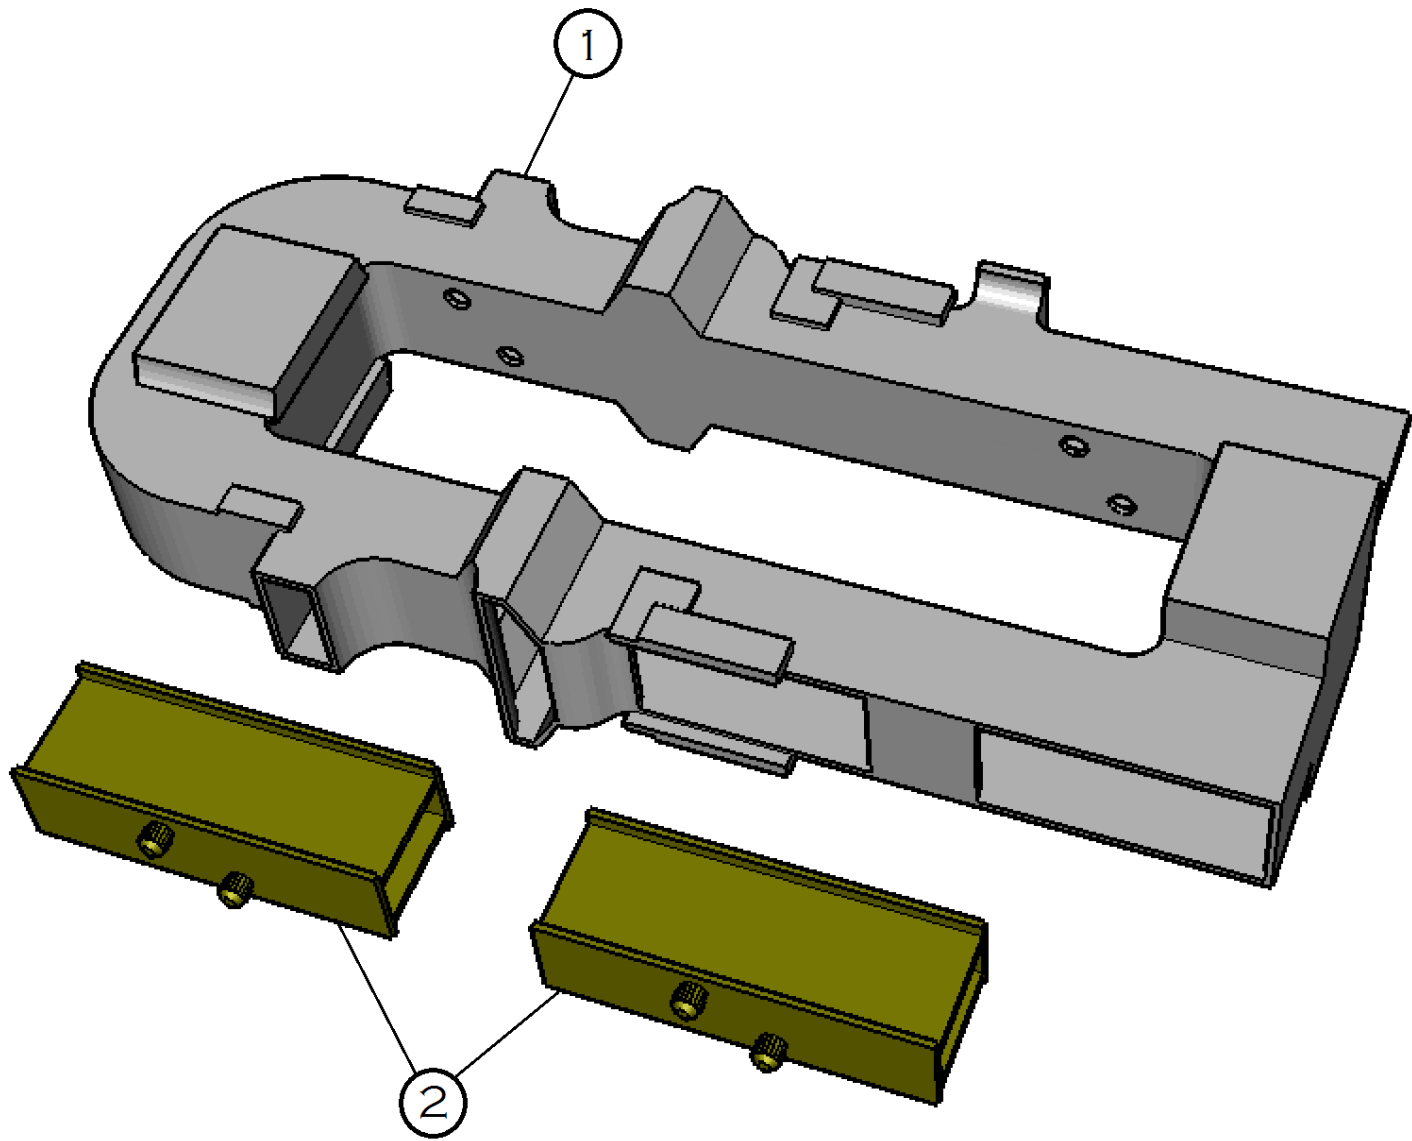

# KEYSTONE DETAILS PRR FLAT CAR CLASS FW1 STAMPING MACHINE SIDEFRADE LOAD KIT

NOTE: OPEN AREAS OF SIDEFRADE SHOULD FACE DOWN WHEN INSTALLED ON FW1 CENTER FRAME