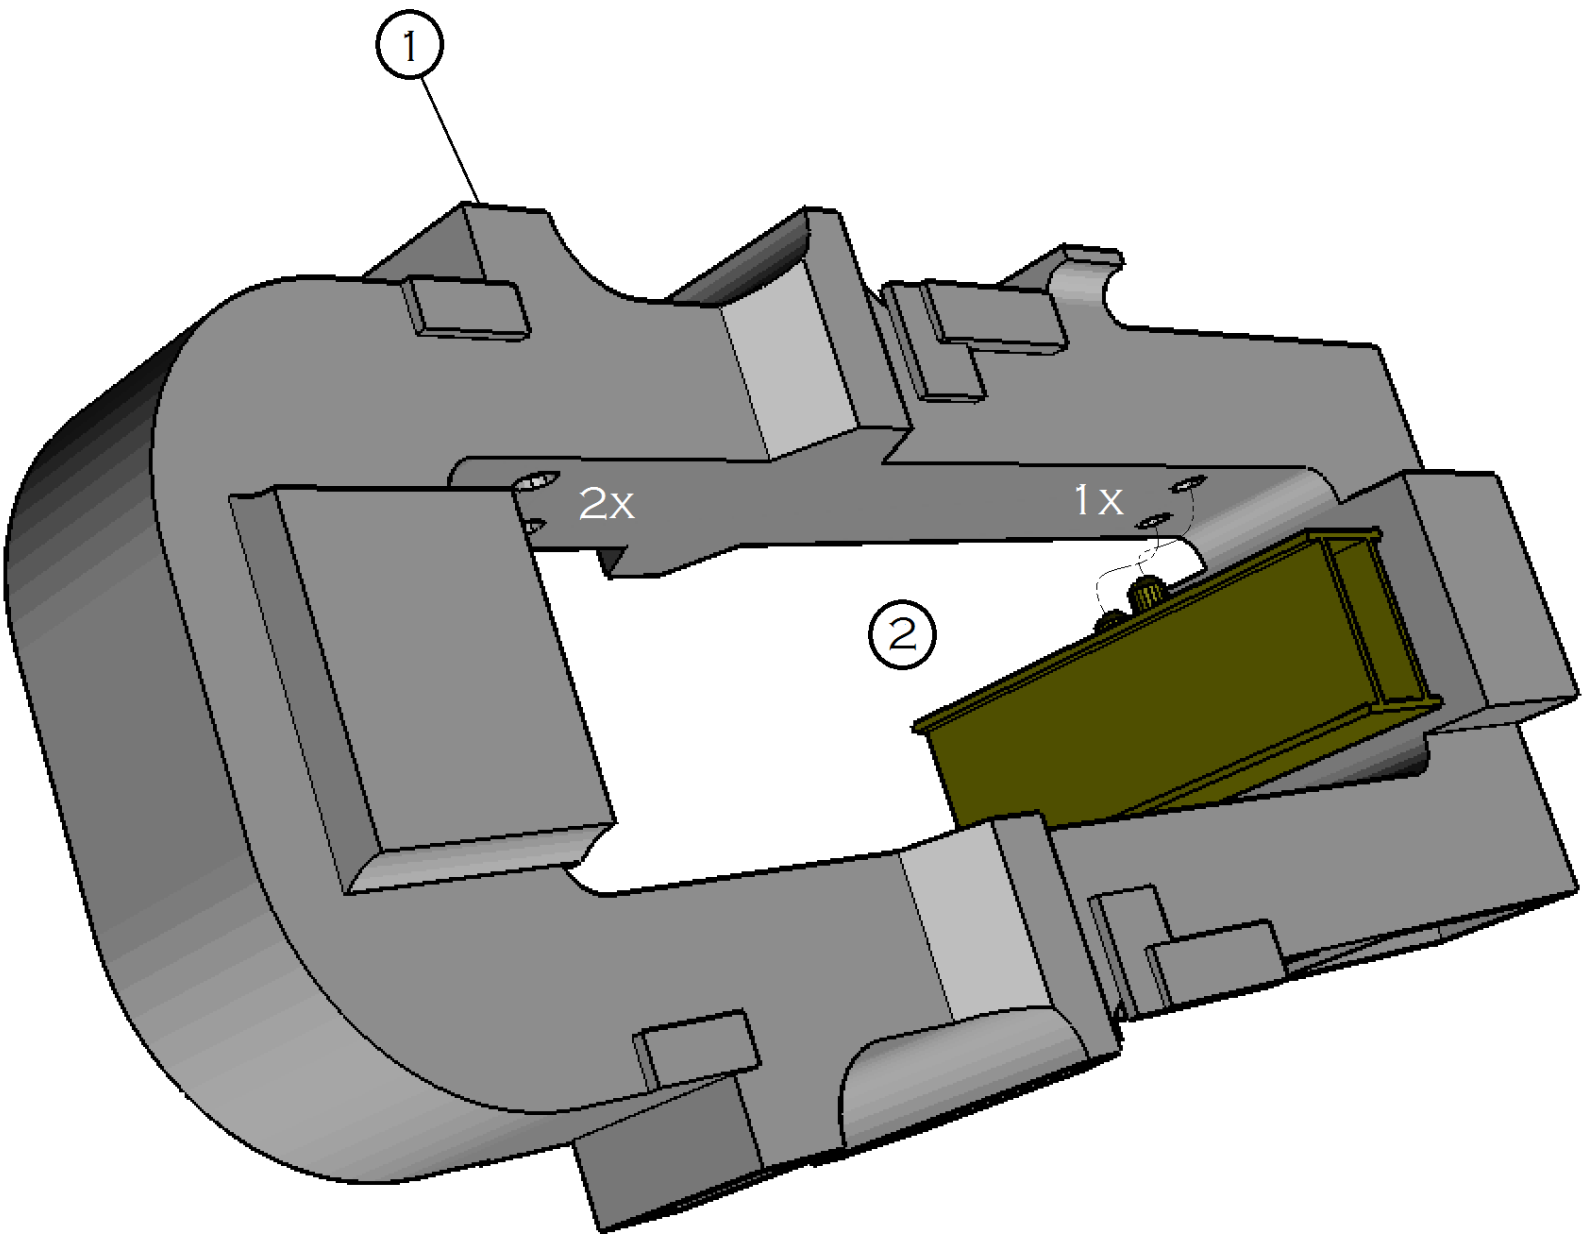

# KEYSTONE DETAILS PRR FLAT CAR CLASS FW1 STAMPING MACHINE SIDEFRADE LOAD KIT

NOTE: OPEN AREAS OF SIDEFRADE SHOULD FACE DOWN WHEN INSTALLED ON FW1 CENTER FRAME