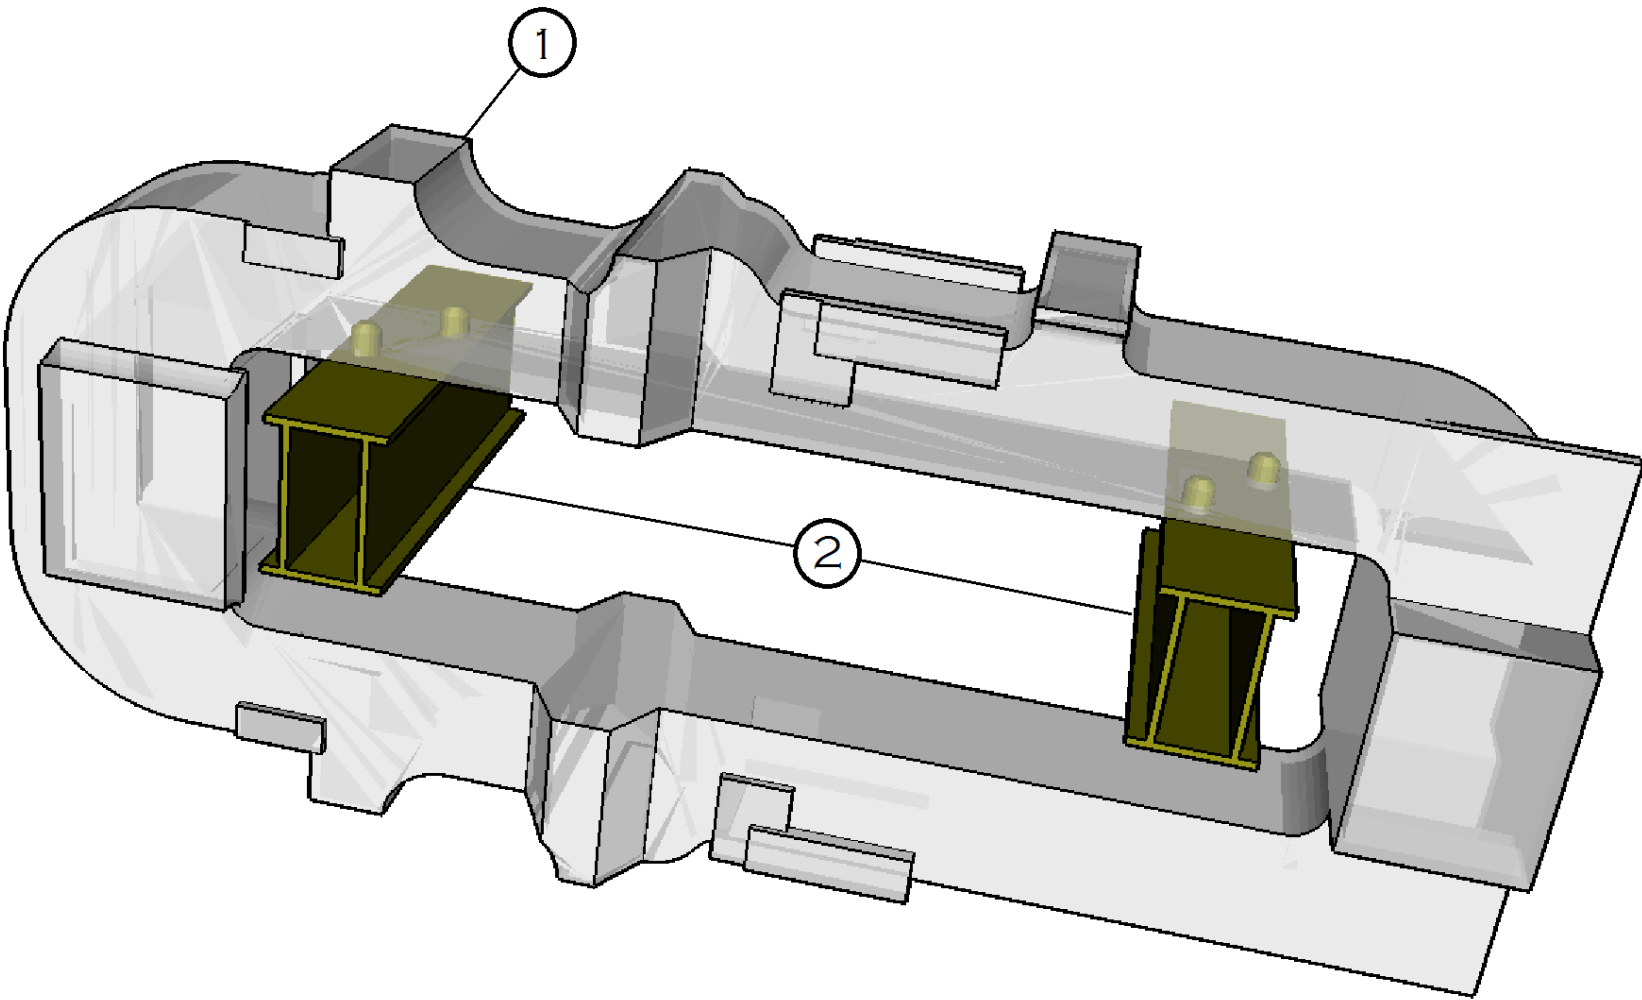

# KEYSTONE DETAILS PRR FLAT CAR CLASS FW1 STAMPING MACHINE SIDEFRADE LOAD KIT

NOTE: OPEN AREAS OF SIDEFRADE SHOULD FACE DOWN WHEN INSTALLED ON FW1 CENTER FRAME